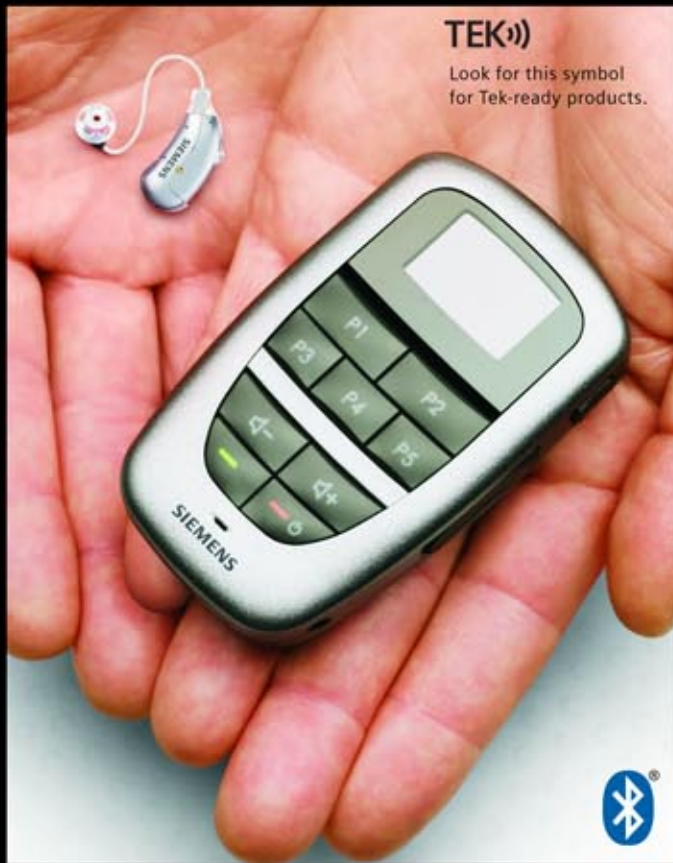

Tek™

Siemens Tek™

The wireless enhancement for
Siemens hearing instruments.

www.usa.siemens.com/hearing

SIEMENS

Your music.

Your movies.

Your family.

Your friends.

Your shows.

Be one.

Your info.

Your world.

At last, for people who love technology — Siemens Tek[®]: The wireless enhancement that streams audio from MP3 players, *Bluetooth*[®] wireless technology enabled phones, TVs, and stereos directly to select Siemens hearing instruments. So you can truly be one with your world.

Tek Connect communicates wirelessly with your hearing instruments, turning them into a virtual hands-free headset. Tek Connect transmits stereo audio signals simultaneously to both hearing instruments.

Make, take, and end calls directly from your Tek Connect to your Bluetooth® wireless technology enabled mobile or cordless phone.

Your MP3 player or stereo can be connected directly to Tek Connect using the 2.5 mm stereo input plug. You can also connect to your music using the Tek Transmitter (a Bluetooth wireless technology adapter) which comes pre-paired with your Tek Connect.