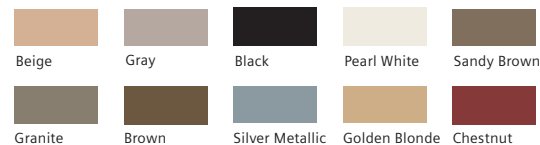

It speaks comfort.

With its small size and ergonomic design, Life is easy to wear and hard to detect—making it twice as comfortable. It's an instant fit on almost every ear, which means you can start enjoying better hearing right away. Best of all, its open design eliminates the unpleasant plugged-up feeling some people experience with traditional instruments.

Subtle skin and hair tones blend right in.