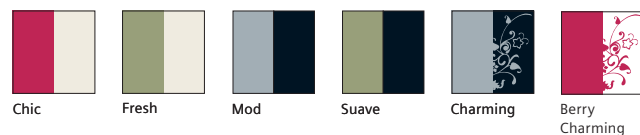

It speaks quiet sophistication.

Life's elegant, well-designed housing is nearly invisible on the ear. With 10 skin and hair tones and 6 exclusive fashion colors to choose from, you may not even mind if someone catches a glimpse. Not ready to settle on one favorite color? No problem. Your Audiologist or Hearing Care Provider can easily swap your housing for another in one office visit.

Life's exclusive fashion colors let you express your style.

It speaks comfort.

With its small size and ergonomic design, Life is easy to wear and hard to detect—making it twice as comfortable. It's an instant fit on almost every ear, which means you can start enjoying better hearing right away. Best of all, its open design eliminates the unpleasant plugged-up feeling some people experience with traditional instruments.

Subtle skin and hair tones blend right in.

It speaks freedom.

Life is fully automatic, so you can sit back. Relax. And let the technology do all the work. With Life, you never have to worry about changing programs or volume—even in challenging listening environments. Of course, if you prefer to have more control of your instruments, you can make manual adjustments with our stylish new ePen™ remote control.

The ePen offers a discreet alternative to traditional remote controls.

It speaks your language.

A more natural, intuitive hearing experience. Doesn't that sound great? Whether you choose Life 700, 500 or 300, you get an amazing array of smart technology features.

Natural sound technology.